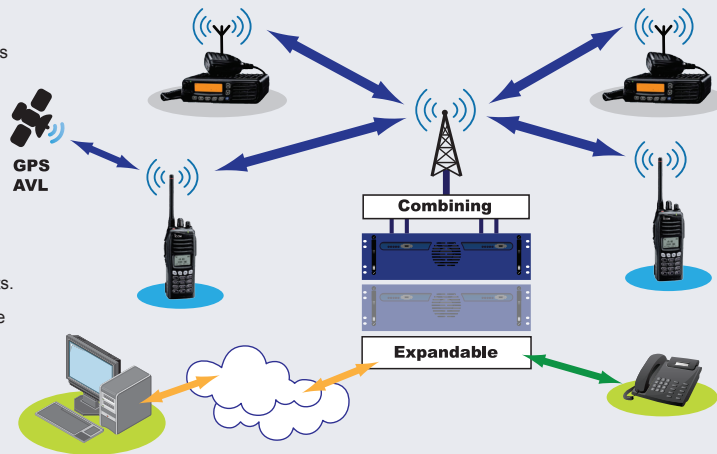

FYLDE MICRO

Compact Two Channel MPT Trunking System, Incorporating Full Specification Repeaters

Available in frequencies 136-174 | 400-470 Mhz
2 radio channels in a 3u chassis
Optional - Telephone connect

The New Language in
Low Cost Communications

LINGO

Instantly Deployable

This Ultra-Low Cost solution brings MPT1327 professional quality trunked radio to the smaller user. Shopping centres, Sports Stadiums, Factories and Warehouses, Air-fields and construction sites, in fact anywhere that requires localised, fast reliable communications.

Fast Installation

- Plug & Play Design
- Space Saving Rugged 3u Chassis

Expandable

- Compatible with all Fylde products.
- Up to 24 channels on a single site

Specifications

- 2 Channel Full Spec Repeater & MPT1327 Controller
- Calling Types | Emergency + Normal + Priority
- Call queueing | Fully automatic
- Options | Telephone connect
- Ultra low cost of installation
- Frequency range | 136 - 174MHz / 400 - 470MHz
- Repeater output power | 25 Watts 100% duty cycle
- Operational temperature range | -25oc to +55oc
- Power supply voltage | 110V - 240V AC - (12V Option)
- Weight | 12.5 Kg (approx.)