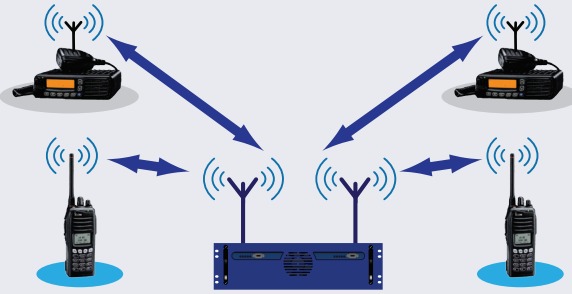

FYLDE MICRO

Compact Two Channel MPT Trunking System, Incorporating Full Specification Repeaters

Available in frequencies 136-174 | 400-470 Mhz
2 radio channels in a 3u chassis
Optional - Telephone connect

The New Language in
Low Cost Communications

LINGO

Instantly Deployable

This Ultra-Low Cost solution brings MPT1327 professional quality trunked radio to the smaller user. Shopping centres, Sports Stadiums, Factories and Warehouses, Air-fields and construction sites, in fact anywhere that requires localised, fast reliable communications.

Fast Installation

- Plug & Play Design
- Space Saving Rugged 3u Chassis

Expandable

- Compatible with all Fylde products.
- Up to 24 channels on a single site

Specifications

- 2 Channel Full Spec Repeater & MPT1327 Controller
- Calling Types | Emergency + Normal + Priority
- Call queueing | Fully automatic
- Options | Telephone connect
- Ultra low cost of installation
- Frequency range | 136 - 174MHz / 400 - 470MHz
- Repeater output power | 25 Watts 100% duty cycle
- Operational temperature range | -25oc to +55oc
- Power supply voltage | 110V - 240V AC - (12V Option)
- Weight | 12.5 Kg (approx.)